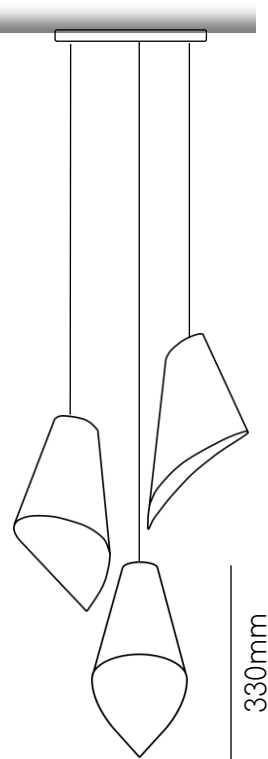

# ARC CASCADE

ARC 3

Ø320mm

ARC MAXI  
3

Ø340mm

ARC 5

Ø320mm

ARC 7

Ø320mm

MINIMUM  
DROP  
450mm

STANDARD  
DROP 1.2m

DROP IS NON-  
ADJUSTABLE  
ON ARC 5 & 7

# ARC LINEAR

ARC LINEAR 3

AS VIEWED FROM BELOW

ARC LINEAR 5

AS VIEWED FROM BELOW

ARC LINEAR 7

AS VIEWED FROM BELOW