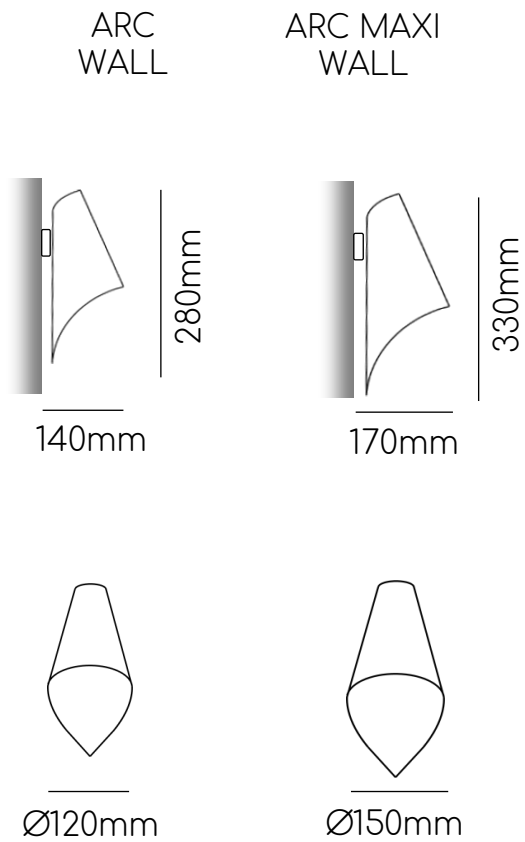

ARC WALL & PENDANTS

MATERIALS

SOLID BRASS OR COPPER

INTERNAL FINISHES

BRUSHED BRASS
BRUSHED COPPER
GOLD

EXTERNAL FINISHES

MATTE BLACK
MATTE WHITE
CUSTOM COLOURS AVAILABLE ON REQUEST

ALL COMBINATIONS OF INTERNAL & EXTERNAL FINISHES ARE AVAILABLE

ARC FORM

BEAUTIFUL | *British* | LIGHTING