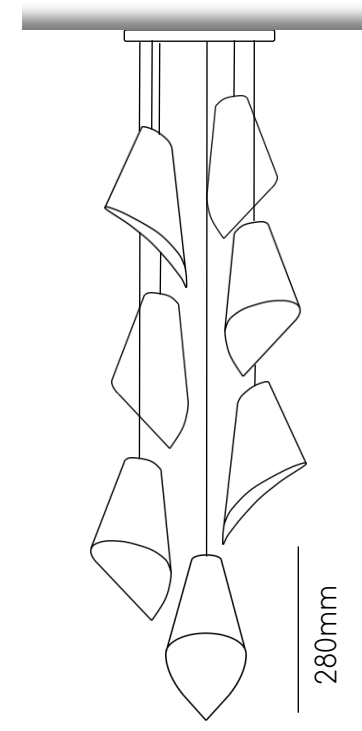

# ARC CASCADE

ARC 3

Ø320mm

ARC MAXI  
3

Ø340mm

ARC 5

Ø320mm

ARC 7

Ø320mm

MINIMUM  
DROP  
450mm

STANDARD  
DROP 1.2m

DROP IS NON-  
ADJUSTABLE  
ON ARC 5 & 7

# ARC LINEAR

ARC LINEAR 3

AS VIEWED FROM BELOW

ARC LINEAR 5

AS VIEWED FROM BELOW

ARC LINEAR 7

AS VIEWED FROM BELOW