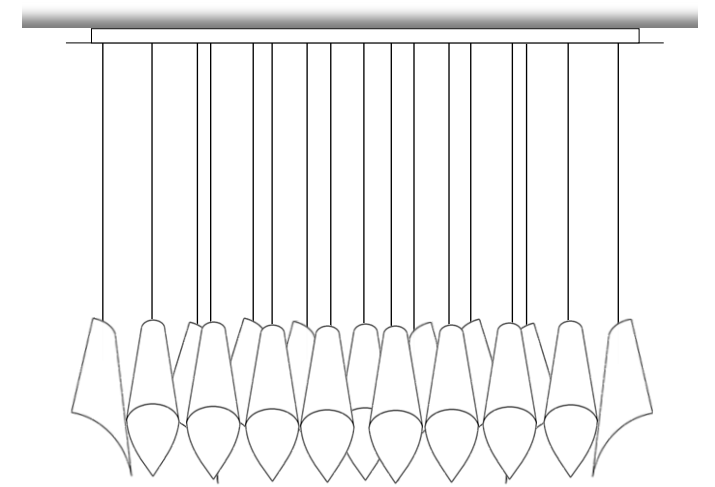

ARC 25
CHANDELIER

PENDANTS 25
LENGTH 1200mm
WIDTH 300mm

MATERIALS

SOLID BRASS OR COPPER

INTERNAL FINISHES

BRUSHED BRASS
BRUSHED COPPER
GOLD

EXTERNAL FINISHES

MATTE BLACK
MATTE WHITE
CUSTOM COLOURS AVAILABLE ON REQUEST

ALL COMBINATIONS OF INTERNAL & EXTERNAL
FINISHES ARE AVAILABLE

ARC FORM

BEAUTIFUL | *British* | LIGHTING