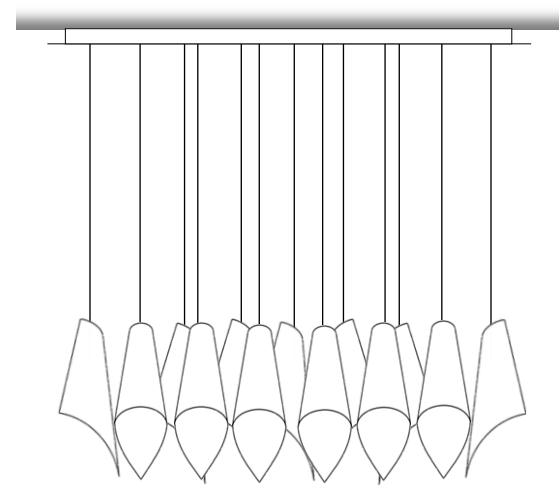

# ARC CHANDELIERS

ARC 8  
CHANDELIER

PENDANTS 8  
DIAMETER 400mm

ARC 12  
CHANDELIER

PENDANTS 12  
DIAMETER 500mm

ARC 13  
CHANDELIER

PENDANTS 13  
LENGTH 800mm  
WIDTH 300mm

ARC 19  
CHANDELIER