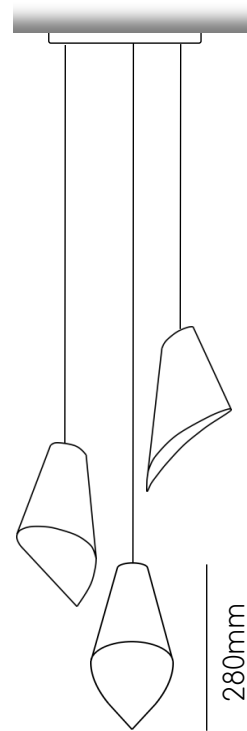

# ARC CASCADE

ARC 3

Ø320mm

ARC MAXI  
3

Ø340mm

ARC 5

Ø320mm

ARC 7

# ARC LINEAR

ARC LINEAR 3

AS VIEWED FROM BELOW

ARC LINEAR 5

AS VIEWED FROM BELOW

ARC LINEAR 7

AS VIEWED FROM BELOW

# ARC CHANDELIERS

ARC 8  
CHANDELIER

PENDANTS 8  
DIAMETER 400mm

ARC 12  
CHANDELIER

PENDANTS 12  
DIAMETER 500mm

ARC 13  
CHANDELIER

PENDANTS 13  
LENGTH 800mm  
WIDTH 300mm

ARC 19  
CHANDELIER

PENDANTS 19  
LENGTH 950mm  
WIDTH 300mm

ARC 25  
CHANDELIER

PENDANTS 25  
LENGTH 1200mm  
WIDTH 300mm