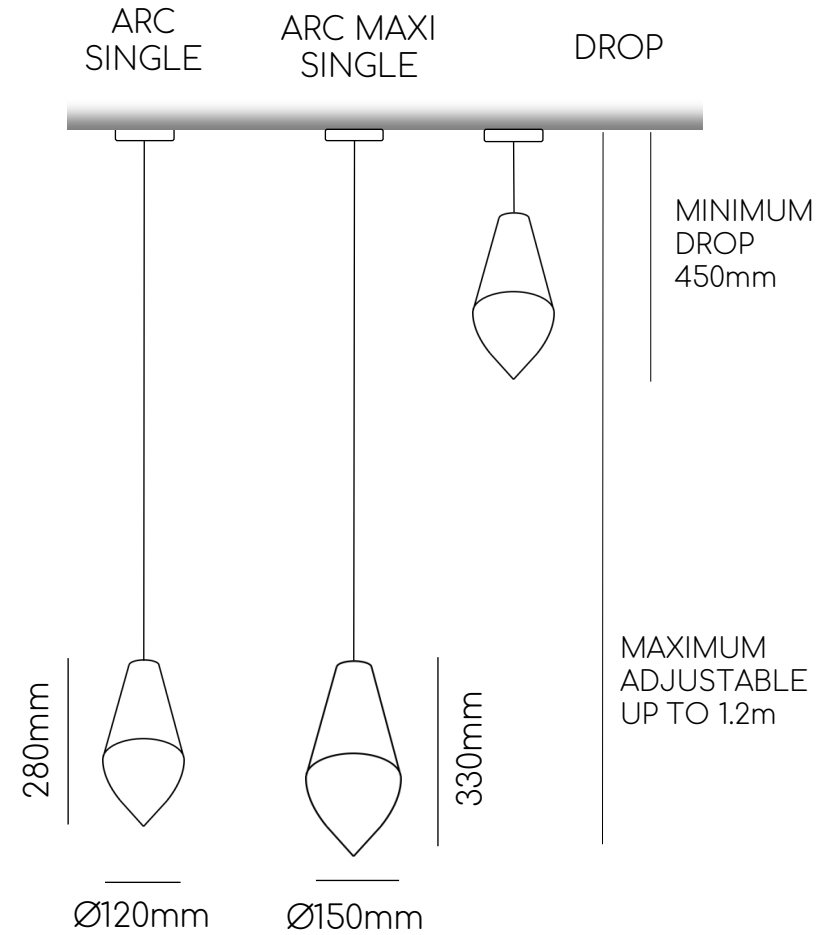

ARC WALL & PENDANTS

MATERIALS

SOLID BRASS OR COPPER

INTERNAL FINISHES

BRUSHED BRASS
BRUSHED COPPER
GOLD

EXTERNAL FINISHES

MATTE BLACK
MATTE WHITE
CUSTOM COLOURS AVAILABLE ON REQUEST

ALL COMBINATIONS OF INTERNAL & EXTERNAL FINISHES ARE AVAILABLE

ARC FORM

BEAUTIFUL | *British* | LIGHTING