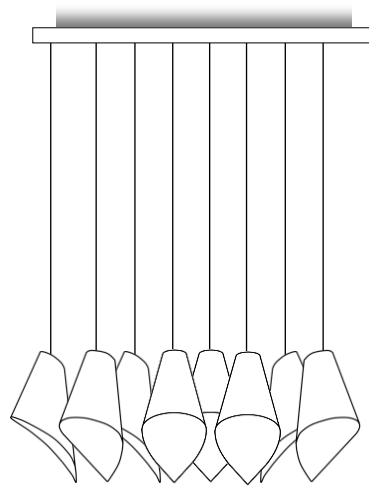

120mm

150mm

ARC FORM

BEAUTIFUL

*British*

LIGHTING

# ARC CHANDELIERS

ARC 8  
CHANDELIER

PENDANTS 8  
DIAMETER 400mm

ARC 12  
CHANDELIER

PENDANTS 12  
DIAMETER 500mm

ARC 13  
CHANDELIER

PENDANTS 13  
LENGTH 800mm  
WIDTH 300mm

ARC 19  
CHANDELIER