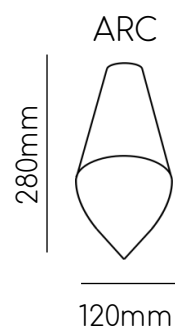

# ARC LINEAR

ARC LINEAR 3

AS VIEWED FROM BELOW

ARC LINEAR 5

AS VIEWED FROM BELOW

ARC LINEAR 7

AS VIEWED FROM BELOW

120mm

150mm

ARC FORM

BEAUTIFUL

*British*

LIGHTING

# ARC CHANDELIERS

ARC 8  
CHANDELIER

PENDANTS 8  
DIAMETER 400mm

ARC 12  
CHANDELIER

PENDANTS 12  
DIAMETER 500mm

ARC 13  
CHANDELIER

PENDANTS 13  
LENGTH 800mm  
WIDTH 300mm

ARC 19  
CHANDELIER

PENDANTS 19  
LENGTH 950mm  
WIDTH 300mm

ARC 25  
CHANDELIER

PENDANTS 25  
LENGTH 1200mm  
WIDTH 300mm