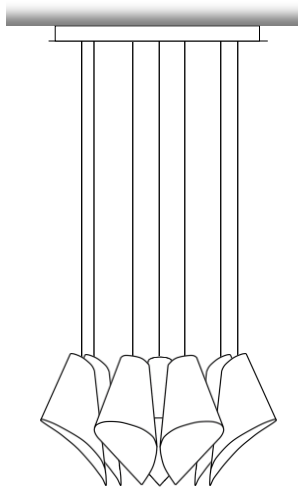

# ARC LINEAR

ARC LINEAR 3

AS VIEWED FROM BELOW

ARC LINEAR 5

AS VIEWED FROM BELOW

ARC LINEAR 7

AS VIEWED FROM BELOW

120mm

150mm

ARC FORM

BEAUTIFUL

*British*

LIGHTING

# ARC CHANDELIERS

ARC 8  
CHANDELIER

PENDANTS 8  
DIAMETER 400mm

ARC 12  
CHANDELIER

PENDANTS 12  
DIAMETER 500mm

ARC 13  
CHANDELIER

PENDANTS 13  
LENGTH 800mm  
WIDTH 300mm

ARC 19  
CHANDELIER