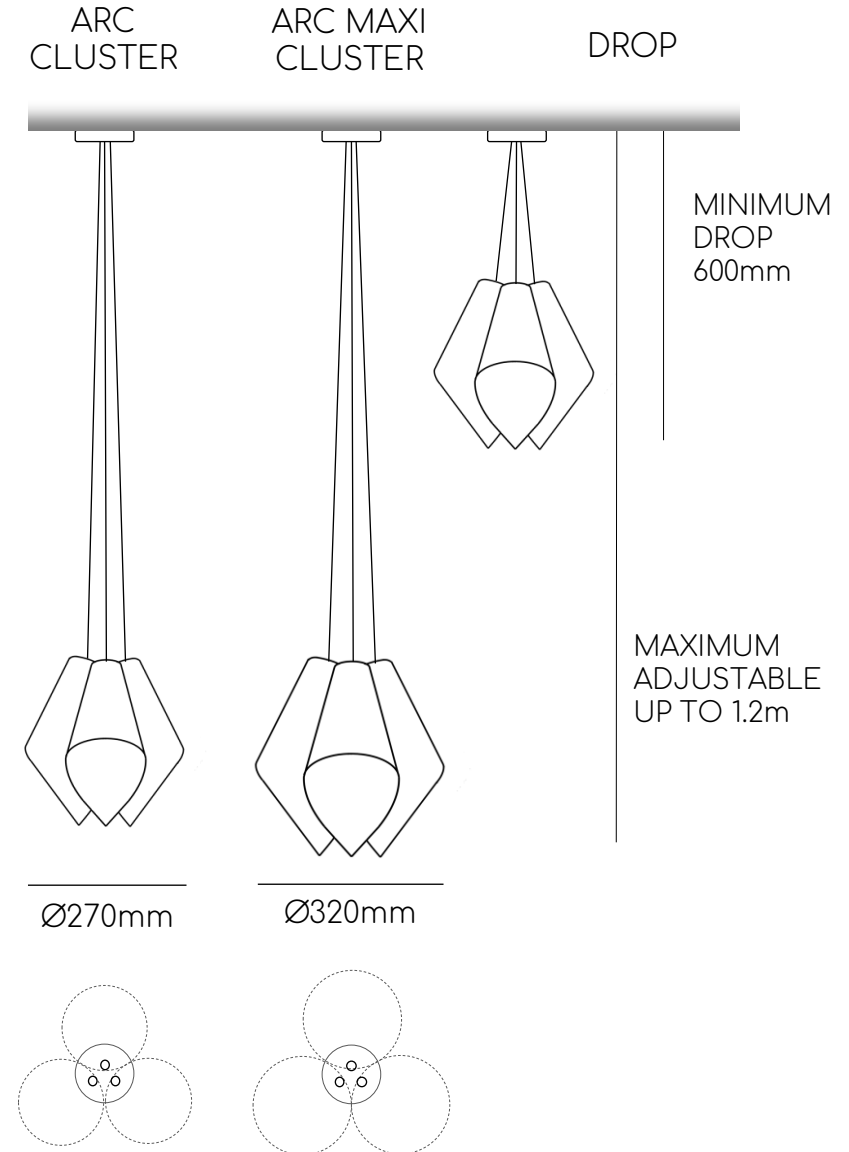

ARC WALL & PENDANTS

MATERIALS

SOLID BRASS OR COPPER

INTERNAL FINISHES

BRUSHED BRASS
BRUSHED COPPER
GOLD

EXTERNAL FINISHES

MATTE BLACK
MATTE WHITE
CUSTOM COLOURS AVAILABLE ON REQUEST

ALL COMBINATIONS OF INTERNAL & EXTERNAL FINISHES ARE AVAILABLE

ARC FORM

BEAUTIFUL | *British* | LIGHTING