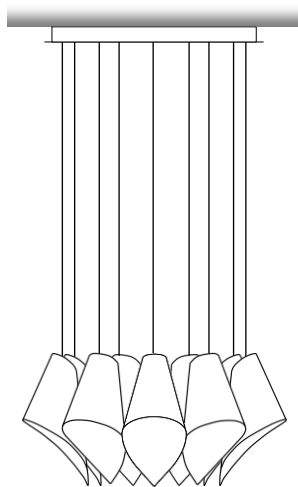

# ARC LINEAR

ARC LINEAR 3

AS VIEWED FROM BELOW

ARC LINEAR 5

AS VIEWED FROM BELOW

ARC LINEAR 7

AS VIEWED FROM BELOW

120mm

150mm

ARC FORM

BEAUTIFUL

*British*

LIGHTING

# ARC CHANDELIERS

ARC 8  
CHANDELIER

PENDANTS 8  
DIAMETER 400mm

ARC 12  
CHANDELIER

PENDANTS 12  
DIAMETER 500mm

ARC 13  
CHANDELIER

PENDANTS 13  
LENGTH 800mm  
WIDTH 300mm

ARC 19  
CHANDELIER