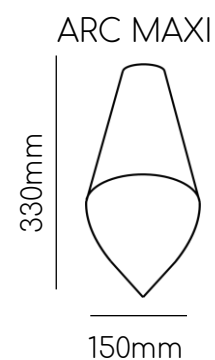

# ARC LINEAR

ARC LINEAR 3

AS VIEWED FROM BELOW

ARC LINEAR 5

AS VIEWED FROM BELOW

ARC LINEAR 7

AS VIEWED FROM BELOW

120mm

150mm

ARC FORM

BEAUTIFUL

*British*

LIGHTING

# ARC CHANDELIERS

ARC 8  
CHANDELIER

PENDANTS 8  
DIAMETER 400mm

ARC 12  
CHANDELIER

PENDANTS 12  
DIAMETER 500mm

ARC 13  
CHANDELIER

PENDANTS 13  
LENGTH 800mm  
WIDTH 300mm

ARC 19  
CHANDELIER

PENDANTS 19  
LENGTH 950mm  
WIDTH 300mm

ARC 25  
CHANDELIER

PENDANTS 25  
LENGTH 1200mm  
WIDTH 300mm