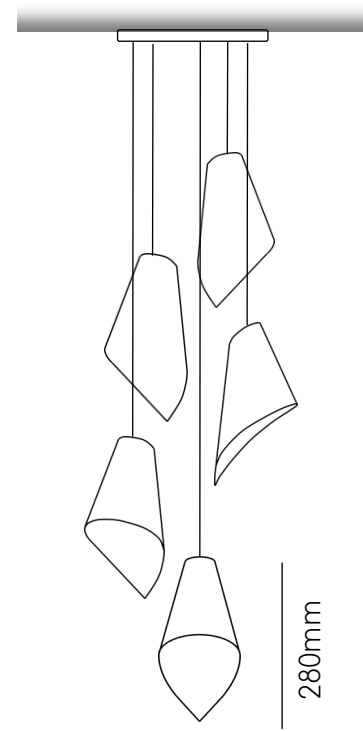

# ARC CASCADE

ARC 3

Ø320mm

ARC MAXI  
3

Ø340mm

ARC 5

Ø320mm

ARC 7

Ø320mm

MINIMUM  
DROP  
450mm

STANDARD  
DROP 1.2m

DROP IS NON-  
ADJUSTABLE  
ON ARC 5 & 7

# ARC LINEAR

ARC LINEAR 3

AS VIEWED FROM BELOW

ARC LINEAR 5

AS VIEWED FROM BELOW

ARC LINEAR 7

AS VIEWED FROM BELOW