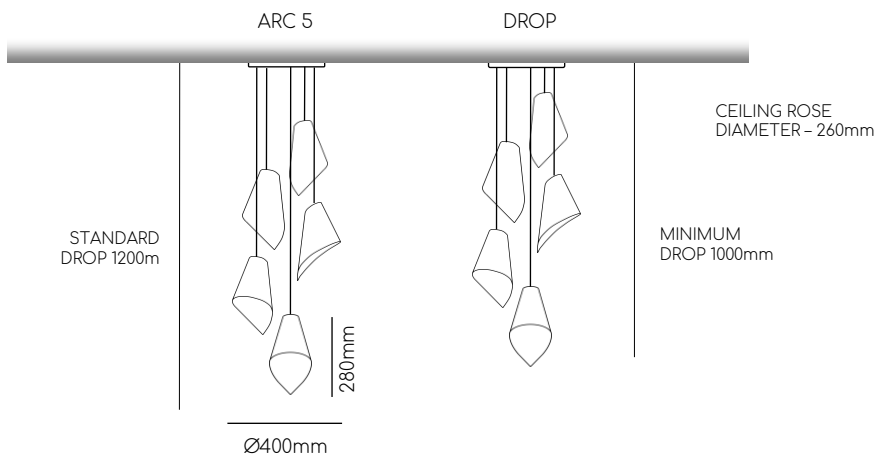

ARC 5
CASCADE

A R C F O R M

BEAUTIFUL | *British* | LIGHTING

ARC 5 CASCADE SPECIFICATION

The ARC 5 CASCADE comprises 5 ARC pendants spilling over each other in a vertical cascade.
Available in 2 sizes.

Also fully customisable with configuration, size, materials and finishes all tailored to individual customer requirements.

DIMENSIONS & DROP

The ARC Cluster is supplied with drop set to customers requirements. Drop is not adjustable on site.

MATERIALS / FINISHES

SHADE INNER

Brushed solid brass

Brushed solid copper

Gold lacquer

SHADE OUTER - STANDARD FINISHES

SPECIFICATIONS

SUITABILITY	Indoor
IP RATING	IP20
WEIGHT (APPROX.)	4.5kg
NUMBER OF LIGHTS	5
MAXIMUM WATTAGE	9w LED
VOLTAGE	230 (AC)
BULB SUPPLIED	No
COUNTRY OF MANUFACTURE	United Kingdom
LAMP HOLDER	B22
HEIGHT (MM)	280
DIAMETER (MM)	400