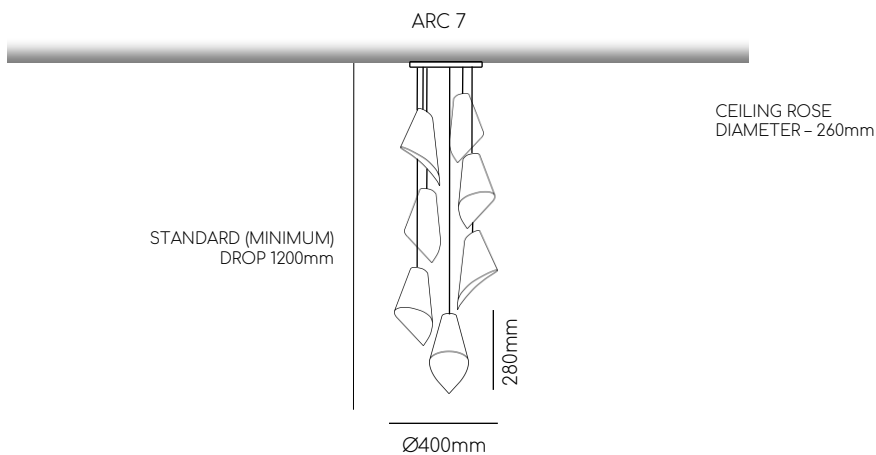

# ARC 7 CASCADE SPECIFICATION

The ARC 7 CASCADE comprises 7 ARC pendants spilling over each other in a vertical cascade.  
Available in 2 sizes.

Also fully customisable with configuration, size, materials and finishes all tailored to individual customer requirements.

## DIMENSIONS & DROP

The ARC Cluster is supplied with drop set to customers requirements. Drop is not adjustable on site.

## SPECIFICATIONS

SUITABILITY	Indoor
IP RATING	IP20
WEIGHT (APPROX.)	7kg
NUMBER OF LIGHTS	7
MAXIMUM WATTAGE	9w LED
VOLTAGE	230 (AC)
BULB SUPPLIED	No
COUNTRY OF MANUFACTURE	United Kingdom
LAMP HOLDER	B22
HEIGHT (MM)	280
DIAMETER (MM)	400