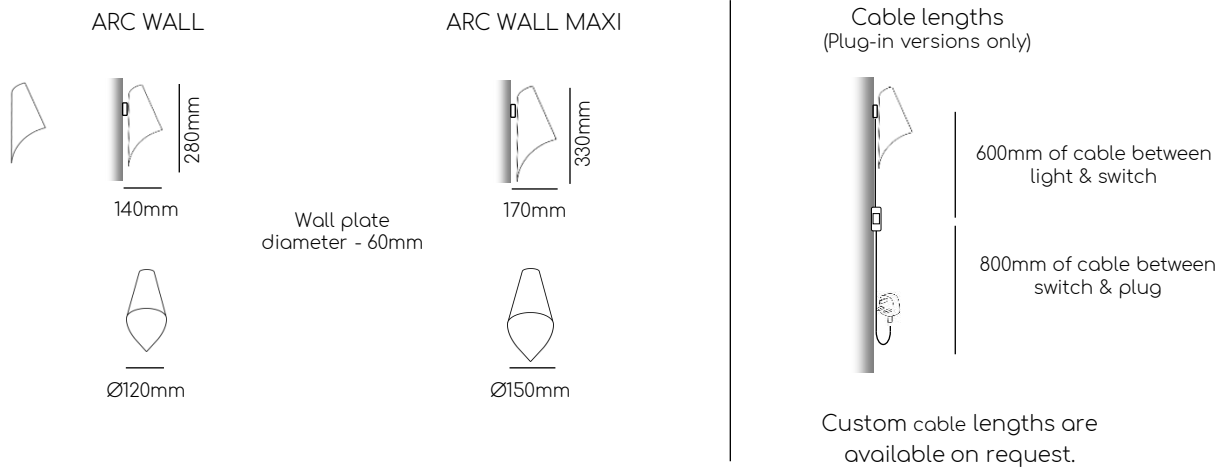

ARC
WALL

A R C F O R M

BEAUTIFUL | *British* | LIGHTING

ARC WALL SPECIFICATION

The ARC Wall comprise elegant wall-mounted ARC shades in 2 sizes.

The ARC Wall Plug-in is also available, featuring a cable, in-line switch and plug. Available in 2 sizes.

They are also fully customisable with configuration, size, materials and finishes all tailored to individual customer requirements.

DIMENSIONS

MATERIALS / FINISHES

SHADE INNER

Brushed solid brass

Brushed solid copper

CUSTOM FINISHES

Shades and ceiling plates can be supplied in any colour on request.

50+ cable colours are available on request in both twisted and round.

ARC PENDANT SPECIFICATIONS

SUITABILITY	Indoor
IP RATING	IP20
SIZE	Maxi, Standard
WEIGHT (APPROX.)	0.7kg
NUMBER OF LIGHTS	1
MAXIMUM WATTAGE	9w LED
VOLTAGE	230 (AC)
BULB SUPPLIED	No
COUNTRY OF MANUFACTURE	United Kingdom
LAMP HOLDER	B22
HEIGHT (MM)	280
DIAMETER (MM)	120